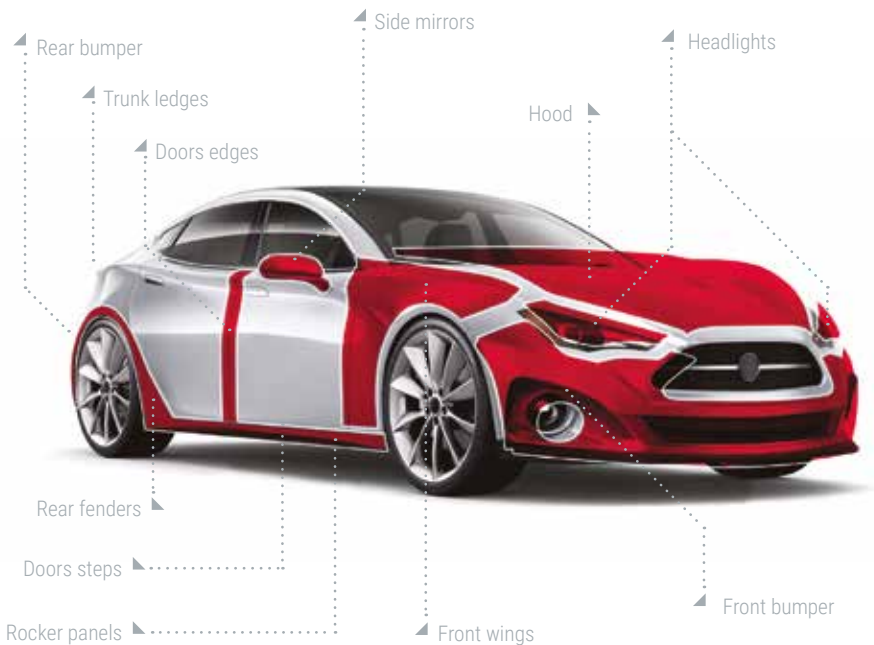

3D+ Paint treatment

Combining the transparent protective film with the 3D+ treatment ensures your car's foolproof protection.

Our R&D laboratory made it possible to combine the ProTech® 3D+ treatment with the transparent protective film to offer unique anti-ageing and repellent properties. The anti-adhesive and anti-dirt effects keep your car clean for longer and make cleaning effortless.