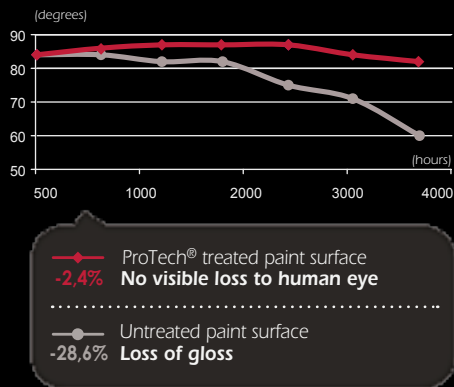

Guaranteed results

Measured using a scanning electron microscope, the ProTech® protective layer is very thick. With 15% more thickness, your car's paint has incredibly strong protection.

Shine retaining test:

Decline of the shine by weather and environmental influences..

Test weather-o-meter ISO (11341-2813)

To demonstrate the strength of ProTech® treatment from daily aggressions, we submitted it to the most extreme tests.

One of them, the WDM (Weather-0-Meter) created by one of the most renowned laboratories in the world, exposed the ProTech® long lasting treatment to the most extreme weather conditions. Laboratory findings are behind argument.

Paint treated with ProTech® ages 10 times slower than untreated paint and retains its gloss and color throughout its lifetime.

This is without doubt the best possible result in this industry.