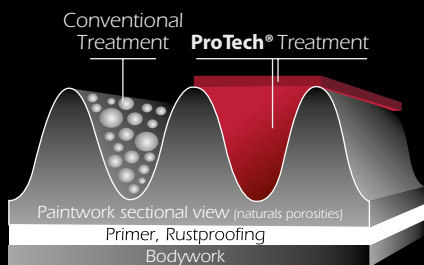

# Protection shield

---

The ProTech® treatment effectively protects the painted surfaces of your vehicle against all daily aggressions (pollution, insects, resin, ...) and maintains lasting color and shine for your vehicle.

## Controlled application

---

The ProTech® long lasting treatment can be applied to all painted surfaces on your vehicle including the body, rims and even the interior. Engineered by ProTech®, it uses the natural structure of the paint and applies a thick protective film to it.

This rigorous treatment is applied only by our ProTech® certified technicians.

These technicians work in optimized conditions without dust and using lighting especially designed to see every nook and cranny of your car.

# Guaranteed results

Measured using a scanning electron microscope, the ProTech® protective layer is very thick. With 15% more thickness, your car's paint has incredibly strong protection.